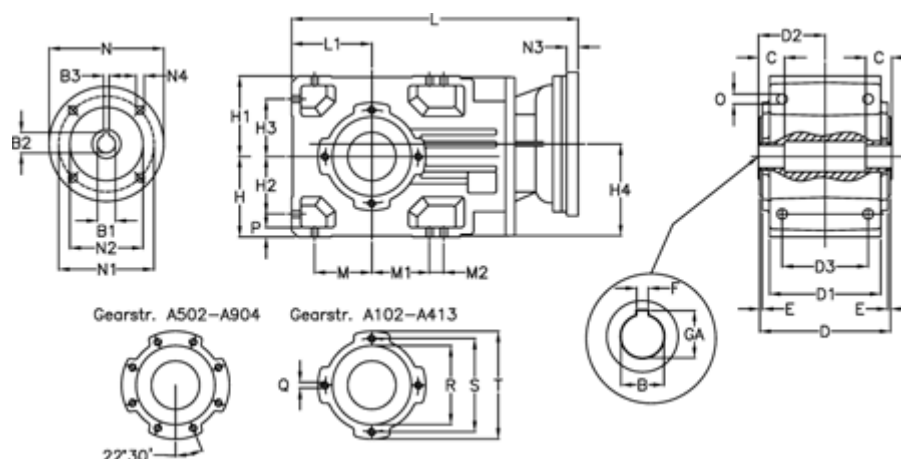

Article number: 296003511694230

Description: Bevel helical gearbox
A353UH35-116,9-P80B5

Measures

B = 35	D3 = 135	H3 = 73.0	N1 = 165	S = 130
B1 = 19	Description = A353 UH35-xx P80 B5	H4 = 114.0	N2 = 130	T = 150
B2 = 21.8	E = 3.5	L = 436.5	N3 = 4	
B3 = 6	F = 12	L1 = 100	N4 = M10x12	
C = 70	GA = 38.3	M = 73.0	O = 12.0	
D = 173	H = 100	M1 = 73.0	P = 11	
D1 = 166	H1 = 100	M2 = 11	Q = M10x17	
D2 = 88.5	H2 = 73.0	N = 200	R = 110	